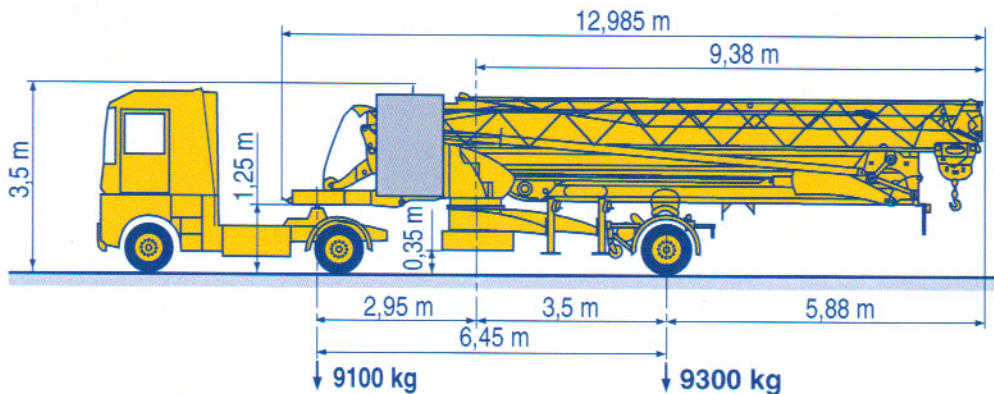

LVY 1

Transport
Transport

Transport
Transporte

Trasporto
Transporte

SL121 / J135

DJ126M/S105